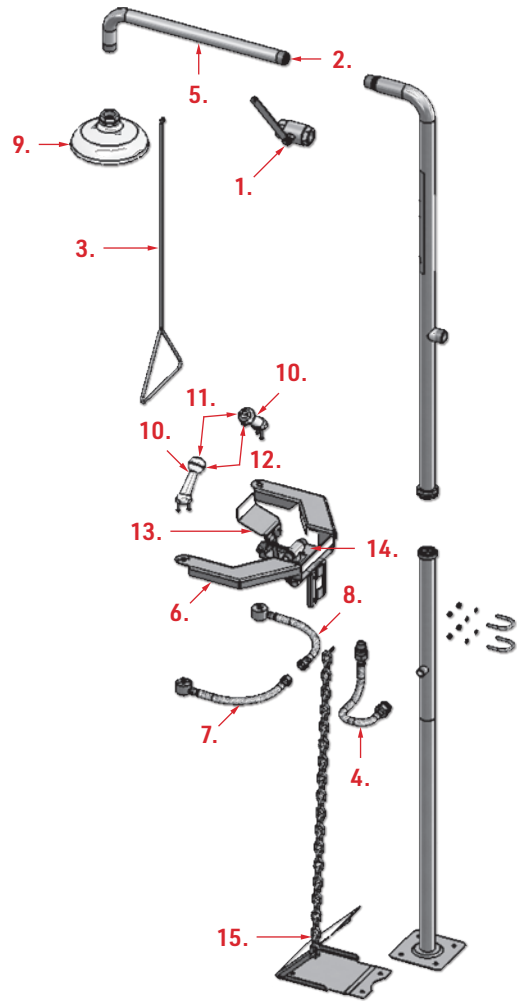

The shower outlet also includes a 90LPM flow regulator, and the eye wash incorporates individual flow adjustment to provide a balanced flow output. The eye wash can be activated by either hand or foot.

**SHOWER HEAD**

**FLOW REGULATOR**

**EYE WASH NOZZLES**

**AERATOR ASSEMBLY**

**FOOT TREADLE**

# PRATT COMBINATION SHOWER WITH SINGLE NOZZLE EYE WASH & FOOT TREADLE - NO BOWL

4 ANCHOR HOLES Ø11

**FLOOR MOUNTING PLATE**

**INLET CONNECTION:** 25mm BSPM

**OUTLET CONNECTION:** 25mm BSPM

**RECOMMENDED MINIMUM WATER SUPPLY:** 120-130LPM

**RECOMMENDED MINIMUM SUPPLY CONNECTION:** 25mm

ITEM	P/NO.	DESCRIPTION	MATERIAL
1	SE911	Ball Valve & Lever Arm	316SS/304SS
2	PFCA90	90LPM Flow Regulator	Acetyl/Polypropylene
3	531038	Pull Rod Assembly	304SS
4	531040	Braided Hose	304SS
5	531044	Shower Arm Assembly	304SS
6	531050ND	No Bowl Eye Wash Frame Assy	304SS
7	520129WHL	Right Braided Hose & Elbow Assy	304SS
8	520130WHL	Left Braided Hose & Elbow Assy	304SS
9	SE870	Yellow Shower Head	AES Plastic
10	531130	Eye Wash Nozzle Assembly	AES Plastic
11	05-1177	Aerator Screen Assembly	SS & Chromed Brass
12	531120	Dust Caps - Pair	AES Plastic
13	531052	Push Handle & Linkage	304SS
14	531018	15mm Ball Valve	316SS
15	531027	Foot Treadle Assembly	304SS