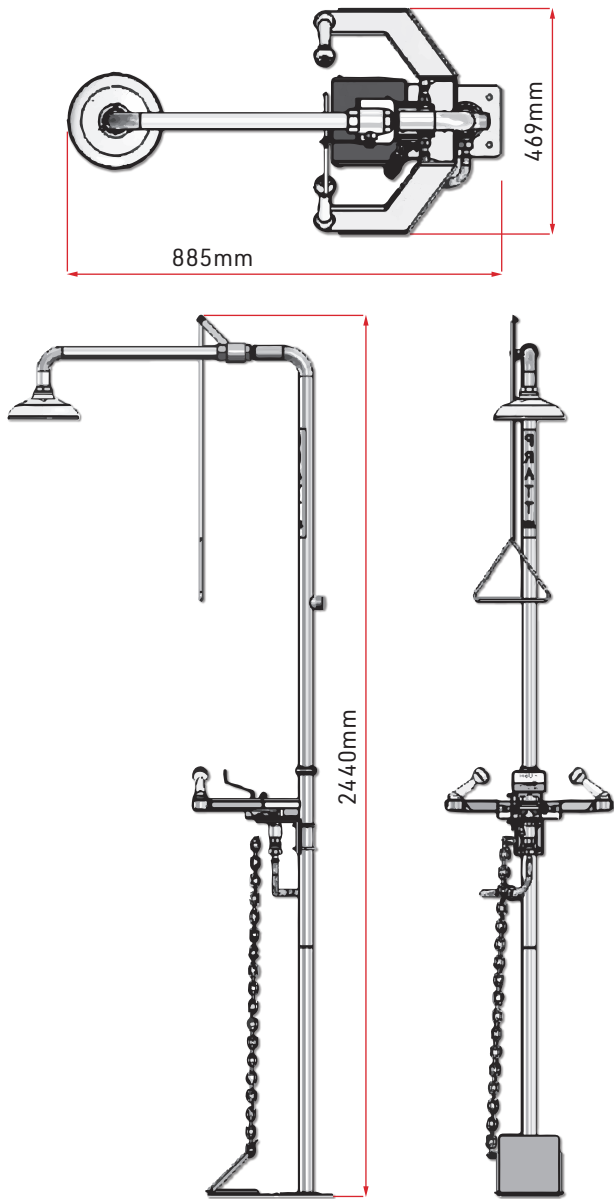

The shower outlet also includes a 90LPM flow regulator, and the eye wash incorporates individual flow adjustment to provide a balanced flow output. The eye wash can be activated by either hand or foot.

**SHOWER HEAD**

**FLOW REGULATOR**

**EYE WASH NOZZLES**

**AERATOR ASSEMBLY**

**FOOT TREADLE**

# PRATT COMBINATION SHOWER WITH SINGLE NOZZLE EYE WASH & FOOT TREADLE - NO BOWL

4 ANCHOR HOLES Ø11

**FLOOR MOUNTING PLATE**

**INLET CONNECTION:** 25mm BSPM

**OUTLET CONNECTION:** 25mm BSPM

**RECOMMENDED MINIMUM WATER SUPPLY:** 120-130LPM

**RECOMMENDED MINIMUM SUPPLY CONNECTION:** 25mm

ITEM	P/NO.	DESCRIPTION	MATERIAL
1	SE911	Ball Valve & Lever Arm	316SS/304SS
2	PFCA90	90LPM Flow Regulator	Acetyl/Polypropylene
3	531038	Pull Rod Assembly	304SS
4	531040	Braided Hose	304SS
5	531044	Shower Arm Assembly	304SS
6	531050ND	No Bowl Eye Wash Frame Assy	304SS
7	520129WHL	Right Braided Hose & Elbow Assy	304SS
8	520130WHL	Left Braided Hose & Elbow Assy	304SS
9	SE870	Yellow Shower Head	AES Plastic
10	531130	Eye Wash Nozzle Assembly	AES Plastic
11	05-1177	Aerator Screen Assembly	SS & Chromed Brass
12	531120	Dust Caps - Pair	AES Plastic
13	531052	Push Handle & Linkage	304SS
14	531018	15mm Ball Valve	316SS
15	531027	Foot Treadle Assembly	304SS